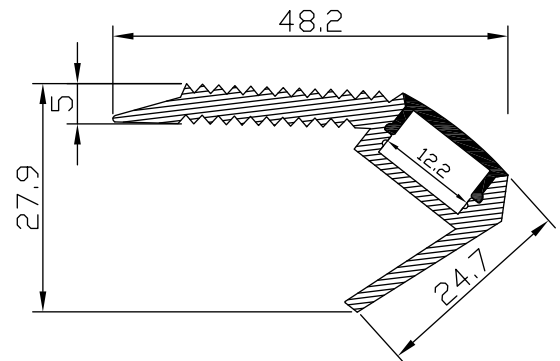

Color 

Unit: mm

Features:

1. Model: HL-BAPL022
2. Material: AL6063+PC/PMMA
3. Surface: Anodized/Painting
4. Lighting source width: 12mm
5. Length: 4m/max
6. Installation: For stairs / park / supermarkets and other public place application.

Accessory:

End Cap

Alu Profile+End Cap

Alu Profile (Back)

Cover

Installation: